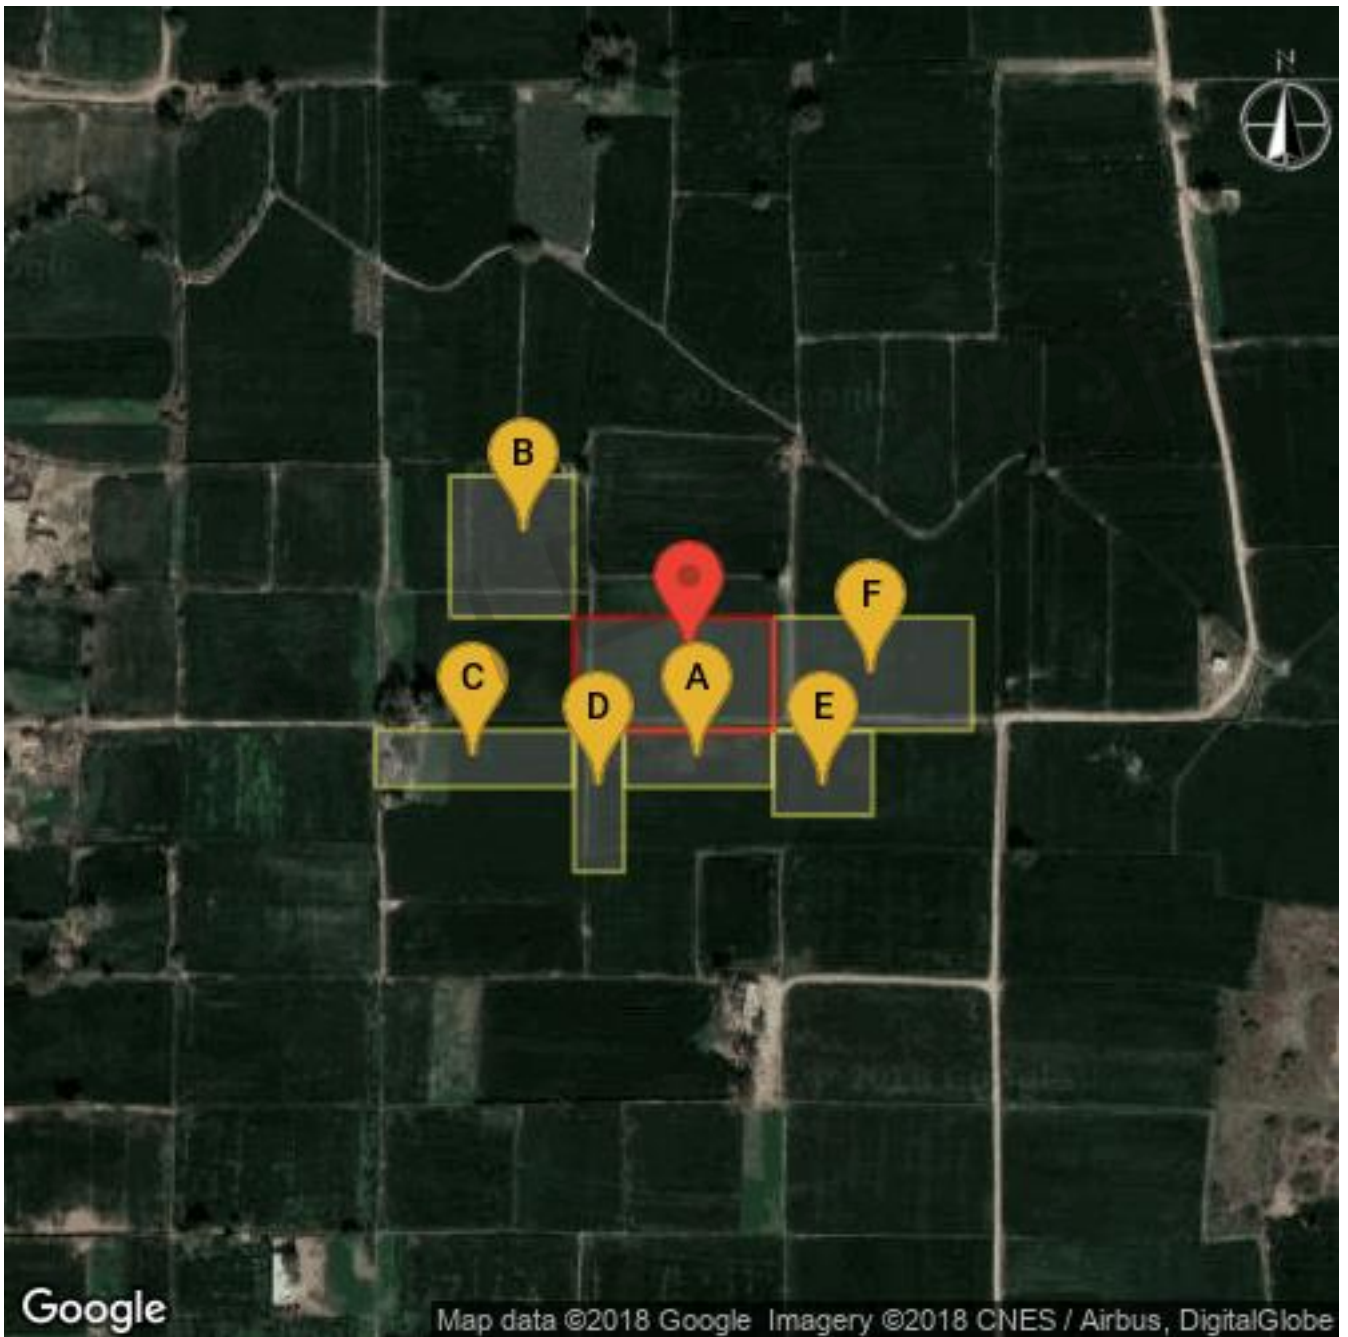

REAL Property Report

State	District	Taluka	Village	Survey/Gat Number
Haryana	FARIDABAD	FARIDABAD	ALIPUR	(M)11_(K)14

This Report is Generated for Mr./Mrs.: Sachin Shewale

Nearby Locations Information		
Type of Location	Name	Distance in KM
Water Body	No Name Found	637.55
Road	Unnamed Road	0.59
Town	Alipur	8.87

Geographical Information		
Latitude & Longitude	Decimal Degree Format	Degree Minute Second Format
Latitude	28.3748 N	28°22'29.508
Longitude	77.4491 E	77°26'56.987

Elevation Information	
Elevation	198.22
Maximum Elevation	198.92
Minimum Elevation	198

Area	
Area as per REAL Geometry	4038.79479986798 Sq. Mtr
	0.998 Acre
	0.4039 Hectare

Note :

Area mentioned here is calculated based on geographical features using algorithm and may vary from actual Area of land or with Area mentioned in 7/12 document.

Property Location:

Nearby Survey Numbers	
Serial	Survey/Gat Number
A	17/1
B	8/1
C	18/1
D	17/4
E	16/2
F	15

SAMPLE REPORT